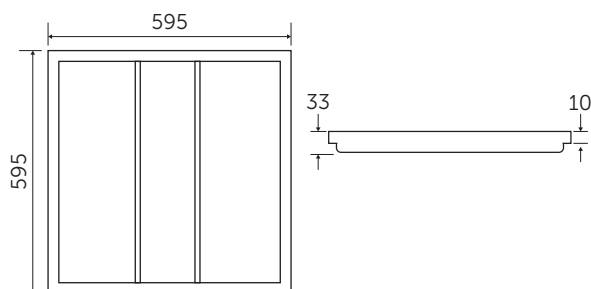

Wattage Selected	Colour Temp (K) Selected	Lumens (lm)
25W	3000	2750
	4000	2950
	6000	2650
36W	3000	4200
	4000	4300
	6000	4050

Selectable Colour Temperature

technical@belllighting.co.uk
sales@belllighting.co.uk